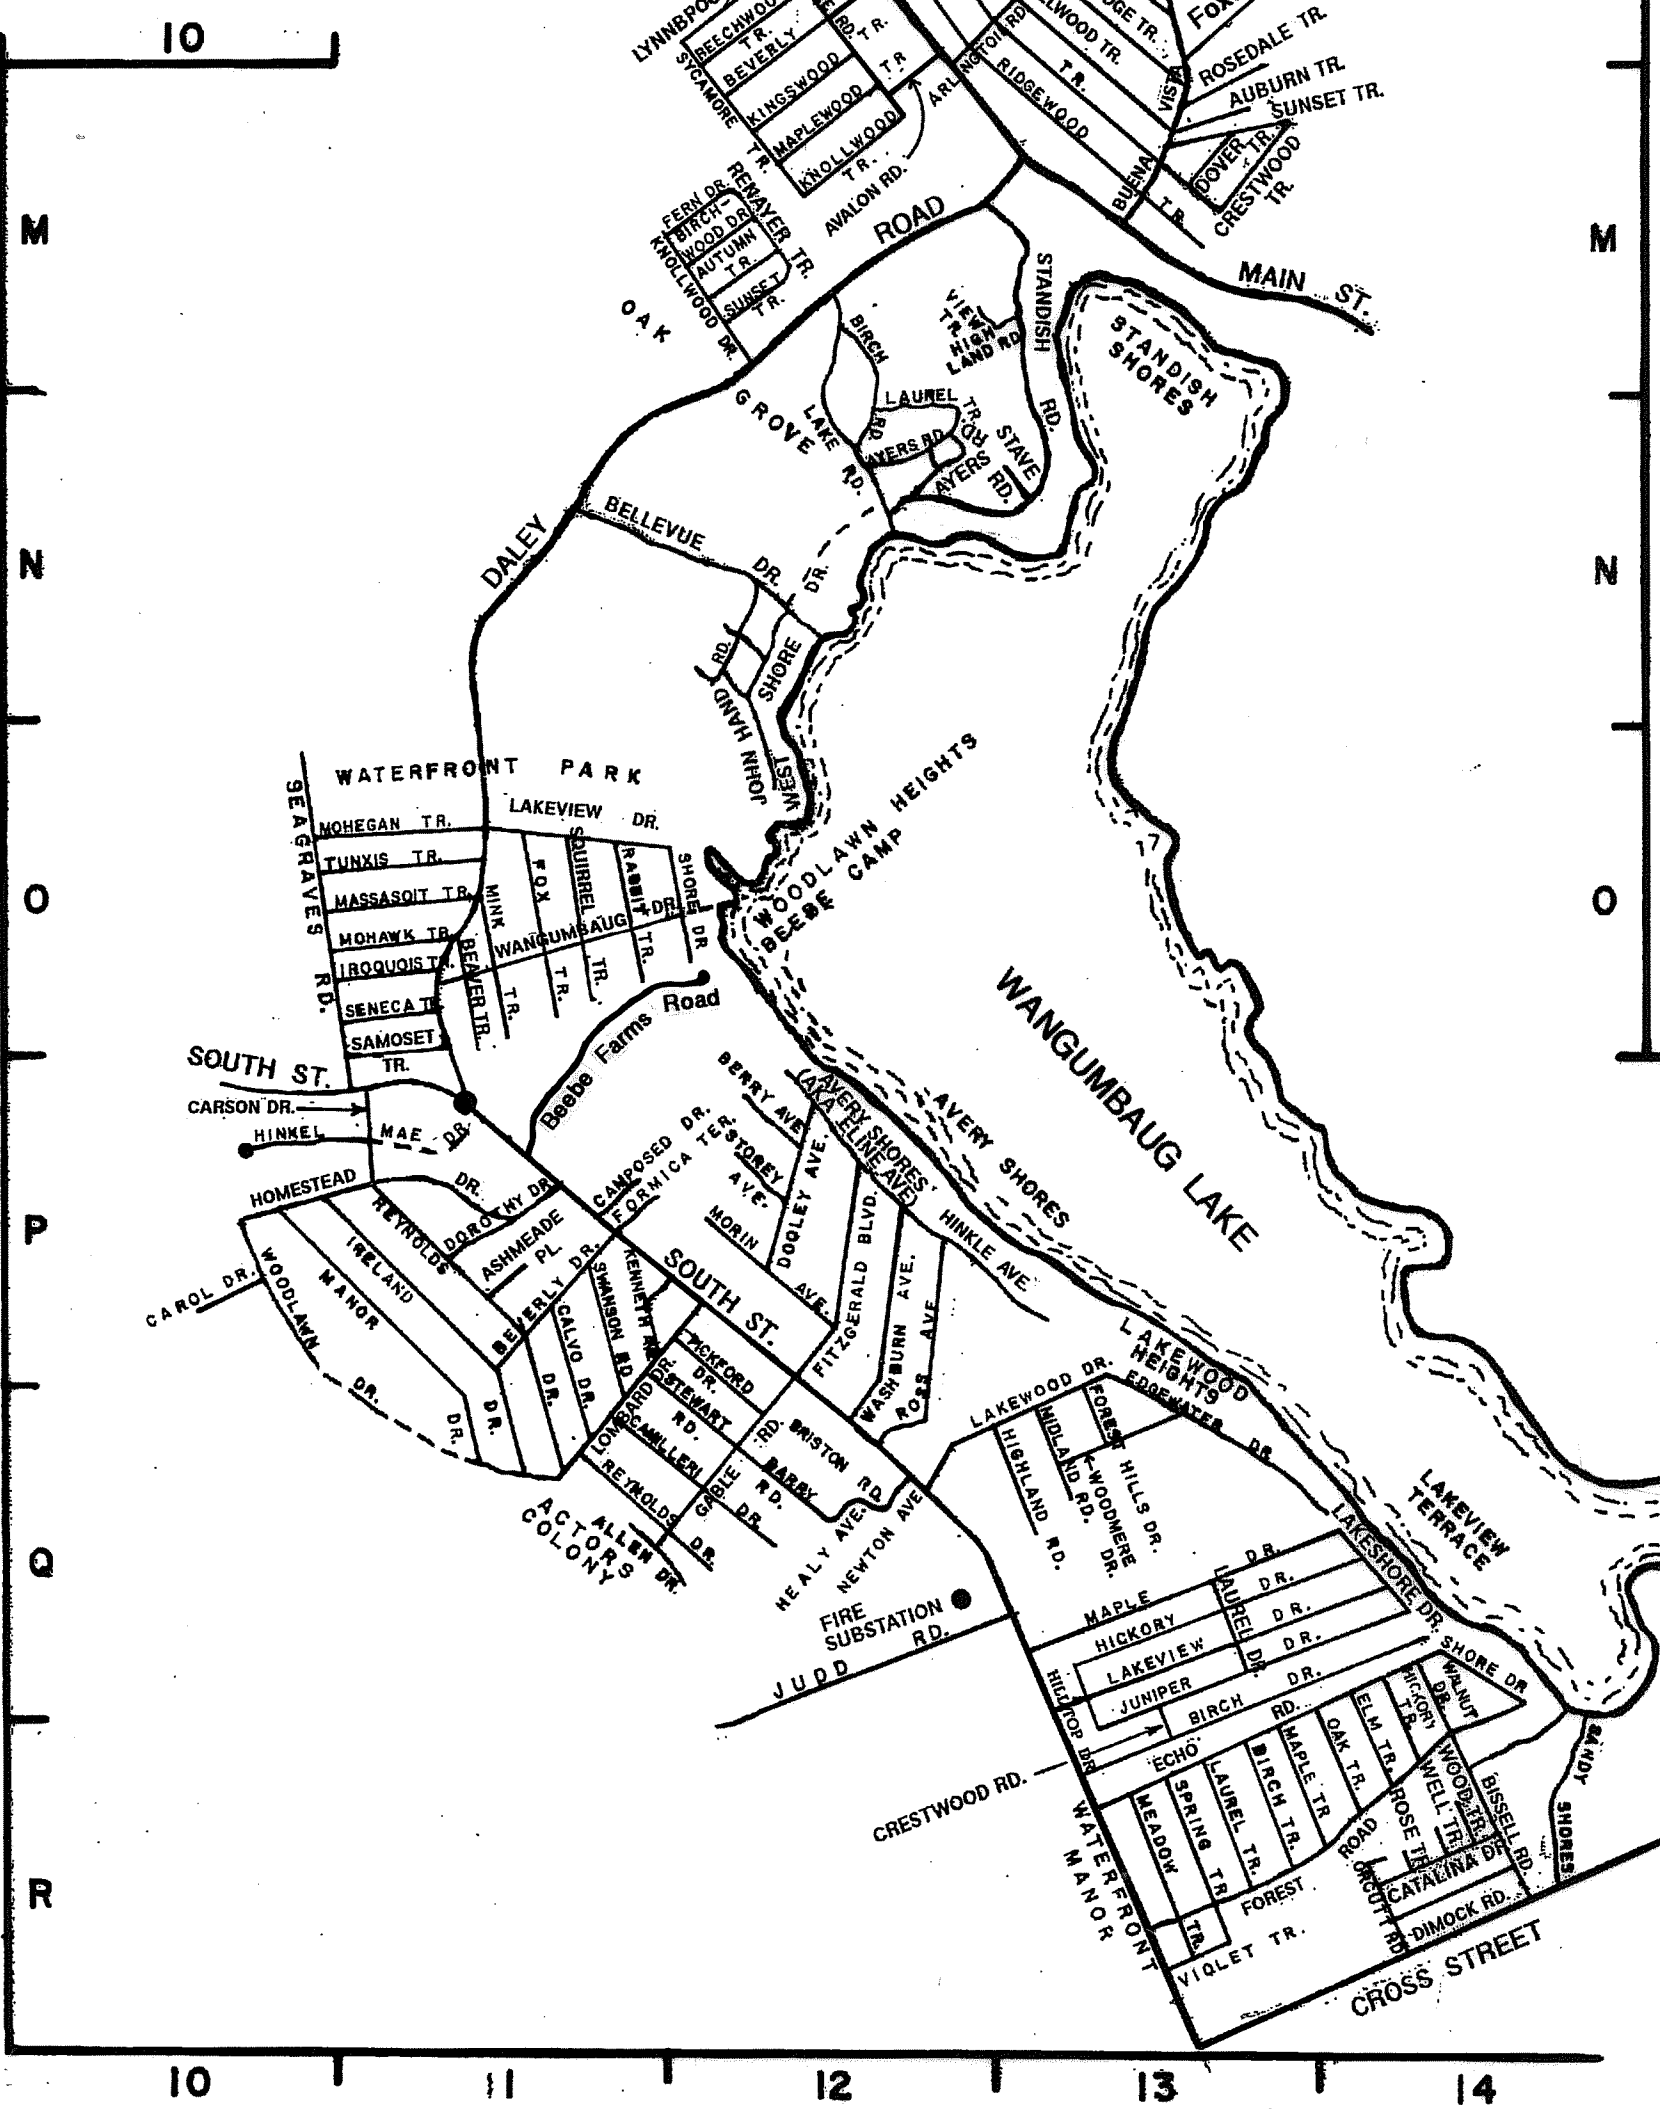

Coventry Road Map

LEGEND

-  Paved Road
-  Gravel Road
-  Trail
-  Rails to Trails

PINE LAKE SHORES

Coventry Planning Office
 1712 Main Street
 Coventry, Connecticut 06238
 April 1976

REVISIONS	
DATE	DESCRIPTION
2/2000	ANNUAL UPDATE
2/2001	ANNUAL UPDATE
4/2002	ANNUAL UPDATE
2/2003	ANNUAL UPDATE
3/2004	ANNUAL UPDATE
2/2005	ANNUAL UPDATE
1/2006	ANNUAL UPDATE
1/2007	ANNUAL UPDATE