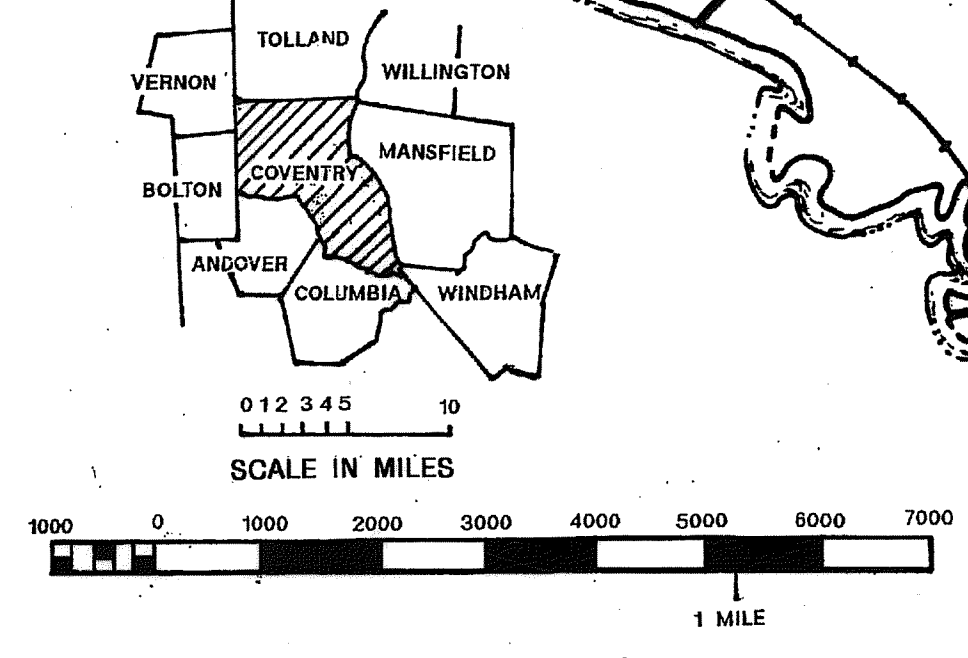

Coventry Road Map

LEGEND

-  Paved Road
-  Gravel Road
-  Trail
-  Rails to Trails

PINE LAKE SHORES

Coventry Planning Office
 1712 Main Street
 Coventry, Connecticut 06238
 April 1976

REVISIONS	
DATE	DESCRIPTION
2/2000	ANNUAL UPDATE
2/2001	ANNUAL UPDATE
4/2002	ANNUAL UPDATE
2/2003	ANNUAL UPDATE
3/2004	ANNUAL UPDATE
2/2005	ANNUAL UPDATE
1/2006	ANNUAL UPDATE
1/2007	ANNUAL UPDATE