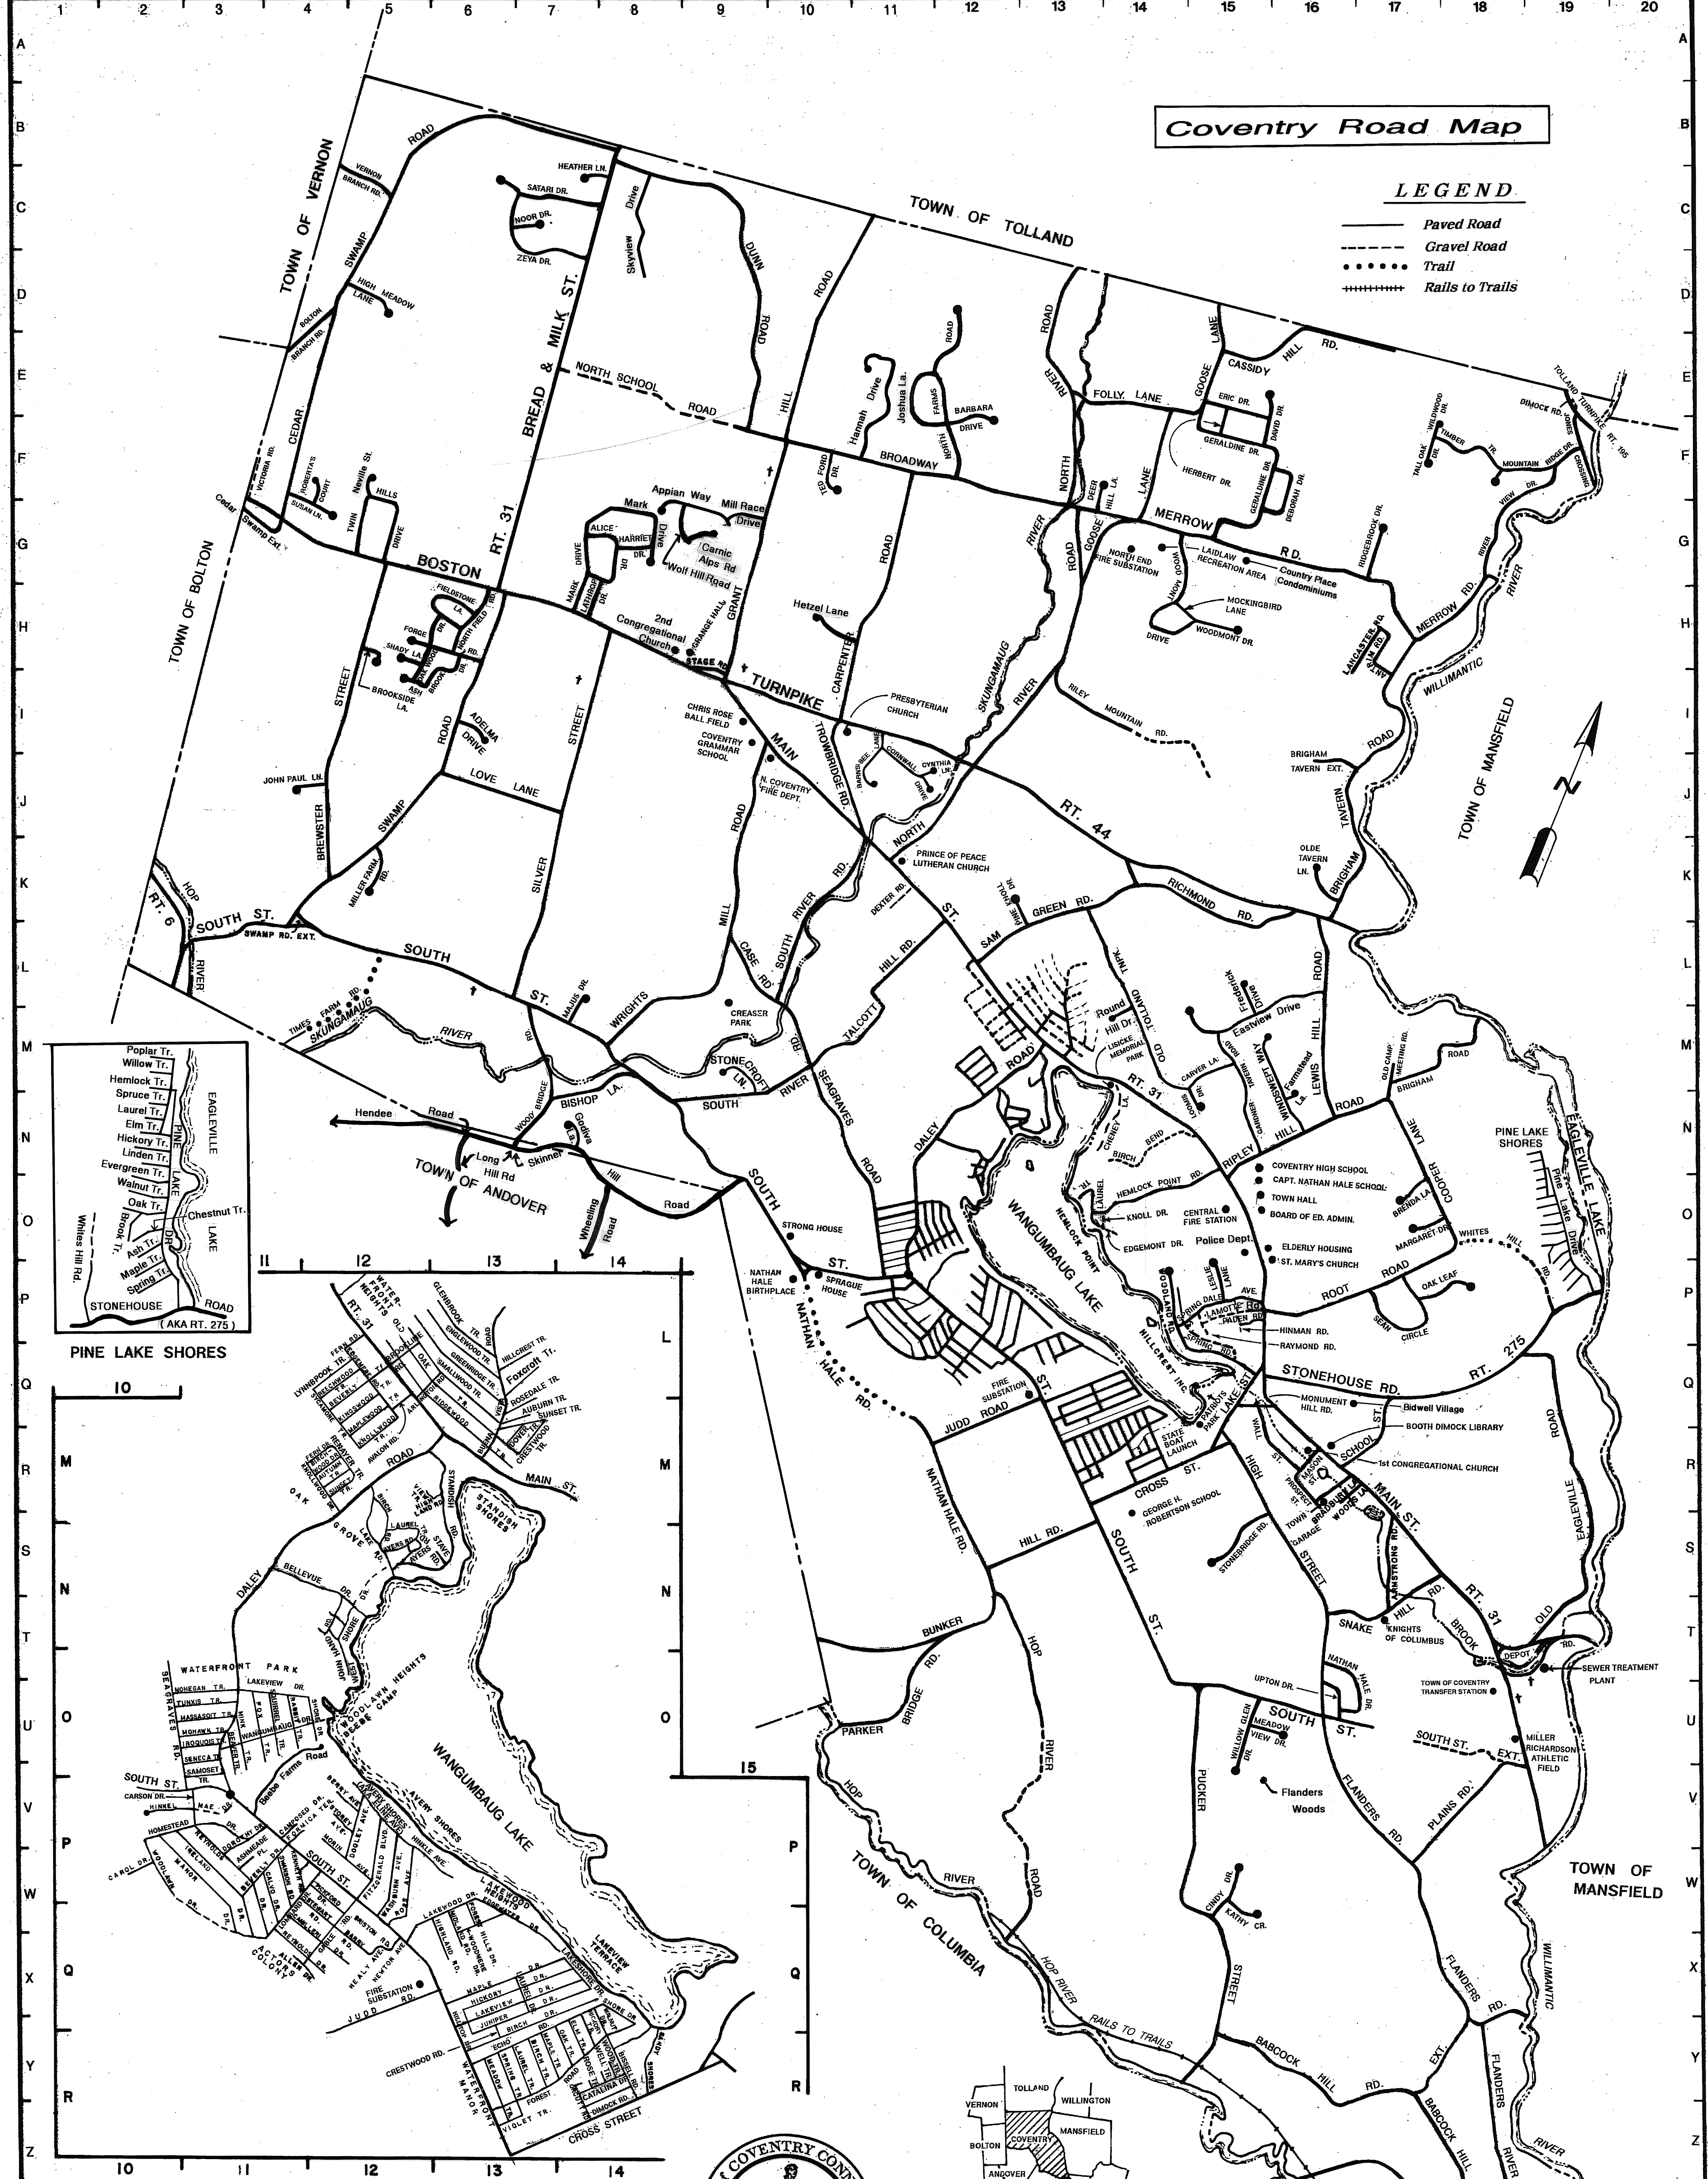

Coventry Road Map

LEGEND

-  Paved Road
-  Gravel Road
-  Trail
-  Rails to Trails

PINE LAKE SHORES

Coventry Planning Office
 1712 Main Street
 Coventry, Connecticut 06238
 April 1976

REVISIONS	
DATE	DESCRIPTION
2/2000	ANNUAL UPDATE
2/2001	ANNUAL UPDATE
4/2002	ANNUAL UPDATE
2/2003	ANNUAL UPDATE
3/2004	ANNUAL UPDATE
2/2005	ANNUAL UPDATE
1/2006	ANNUAL UPDATE
1/2007	ANNUAL UPDATE

3/2011 UPDATE TMP

TOWN OF WINDHAM