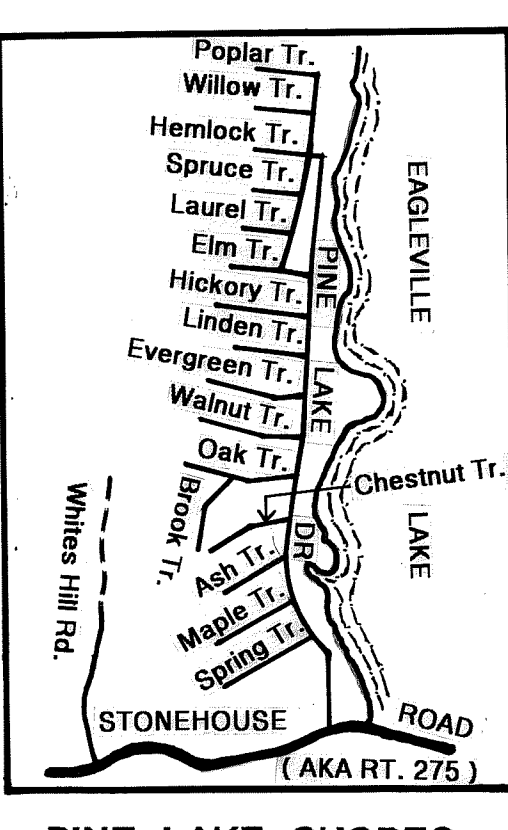

Coventry Road Map

LEGEND

-  Paved Road
-  Gravel Road
-  Trail
-  Rails to Trails

PINE LAKE SHORES

Coventry Planning Office
 1712 Main Street
 Coventry, Connecticut 06238
 April 1976

REVISIONS	
DATE	DESCRIPTION
2/2000	ANNUAL UPDATE
2/2001	ANNUAL UPDATE
4/2002	ANNUAL UPDATE
2/2003	ANNUAL UPDATE
3/2004	ANNUAL UPDATE
2/2005	ANNUAL UPDATE
1/2006	ANNUAL UPDATE
1/2007	ANNUAL UPDATE